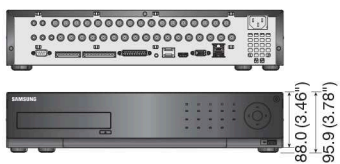

Dimensions

Unit : mm (inch)

DISPLAY		
Video	Inputs	16 Composite video 0.5-1 Vpp, 75 ohm automatic termination
	Resolution	NTSC : 1280 x 480, 720 x 480 / PAL : 1280 x 576, 720 x 576
Live	Frame Rate	NTSC : 480fps / PAL : 400fps
	Resolution	NTSC : 1280 x 480, 720 x 480 / PAL : 1280 x 576, 720 x 576
	Multi Screen Display	1 / 4 / 7 / 9 / 13 / 16 / 16A / Sequence / PIP
PERFORMANCE		
Operating System	Embedded	Linux
	Compression	H.264
Recording	Record Rate	NTSC : Up to 480fps@1280 x 480 / PAL : Up to 400fps@1280 x 576 NTSC : Up to 480fps@704 x 480 / PAL : Up to 400fps@704 x 576 NTSC : Up to 480fps@704 x 240 / PAL : Up to 400fps@704 x 288 NTSC : Up to 480fps@352 x 240 / PAL : Up to 400fps@352 x 288
	Mode	NTSC : Manual, Schedule (Continuous / Event), Event (Pre / Post), Time lapse (1 ~ 30 fps) PAL : Manual, Schedule (Continuous / Event), Event (Pre / Post), Time lapse (1 ~ 25fps)
	Event	Video loss, Motion (Level 1 ~ 10), Alarm, Tampering (Level 1 ~ 3)
	Overwrite Modes	Selectable (Stop / Continuous)
	Pre-alarm	Up to 30sec (5, 10, 20, 30sec)
Search & Playback	Post-alarm	Up to 6hour (5, 10, 20, 30sec, 1, 3, 5, 10, 20min, 1, 2, 3, 4, 5, 6hour)
	Search Mode	Date/Time, Event, Back up, POS, Motion (*All search include preview function)
Network (IPv4)	Playback Function	Fast forward / backward (2x, 4x, 8x, 16x, 32x, 64x) *Backward play with i-frame only Slow forward / backward (1/2x, 1/4x, 1/8x) Step forward / backward *Backward play with i-frame only
	Transmission Speed	4CIF / 2CIF / CIF (NTSC : 120 / 240 / 480fps, PAL : 100 / 200 / 400fps)
	Bandwidth	Up to 32Mbps
	Bandwidth Control	Selectable
Smart Phone	Stream	H.264 (4CIF / 2CIF / CIF selectable)
	Max. Remote Users	Search 3 / Live unicast 10 / Live multicast 20
	Protocol Support	TCP/IP, DHCP, PPPoE, SMTP, NTP, HTTP, HTTPS, DDNS, RTP, RTSP, SNMP
	Monitoring	SmartViewer, Webviewer, SSM (CMS)
Storage	Platform	Android, iOS
	Internal HDD	Up to 4 SATA HDDs
	External (e-SATA Interface)	2 External SATA ports (*Expansion bay, Model : SVS-5R/5E)
	DVD Writer (Back up)	Yes
Security	USB (Back up)	2 USB ports
	File Format (Back up)	BU (DVR player), EXE (Include player), AVI
INTERFACE	Password Protection	1 Admin, 10 Group, 10 User per 1 group
	Data Authentication	Watermark
Monitors	VGA	1 VGA (1280 x 720, 1280 x 1024, 1920 x 1080)
	HDMI	1 HDMI (1280 x 720, 1280 x 1024, 1920 x 1080)
	Spot Composite	Digital spot (2CH) *Included OSD on screen, multi mode support (1CH)
	Loop Outputs	16CH
Audio	Inputs / Output	16CH line in (Built-in 4CH, option : audio extension cable) / 1CH line out
	Compression	G.711
	Sampling Rate	8KHz
Alarm	Inputs / Output	Terminal 16 inputs (NO/NC) / Terminal 4 relay outputs (NO/NC), Rating : 30V DC / 2A, 250V AC / 0.25A
	Remote Notification	Notification via e-mail
Connections	Ethernet	1 RJ-45 10/100/1000 Base-T
	Serial Interface	RS-232/RS-485 (Full duplex) for PTZ, Samsung system keyboard
	USB	USB 2.0, 2 ports
	eSATA	2 External SATA ports
	Application Support	Mouse, Remote controller
GENERAL	RS-485 Protocol	Samsung-T/E, Pelco-D/P, Panasonic, Phillips, AD, DIAMOND, ERNA, KALATEL, VCL TP, VICON, ELMO, GE
	Coax Protocol	Samsung CCVC, Pelco-C
Electrical	Input Voltage / Current	100 ~ 240V AC $\pm$10%, 50/60Hz, Auto ranging
	Power Consumption	Max. 60W (With 1x HDD)
Environmental	Operating Temperature	+0°C ~ +40°C (+32°F ~ +104°F)
	Operating Humidity	20% ~ 85% RH
Mechanical	Dimensions (WxHxD)	440.0 x 88.0 x 384.8mm (17.32" x 3.46" x 15.15")
	Weight (With hard disks)	Approx. 6.6Kg (14.61 lb)
	Rack Mountable	Yes
Language	English, French, German, Spanish, Italian, Russian, Polish, Czech, Turkish, Netherlands, Portuguese, Swedish, Danish, Rumania, Serbia, Croatia, Hungary, Greek, Finnish, Norwegian, Korean, Japanese, Chinese (Traditional), Thai, Taiwanese (25 Language)